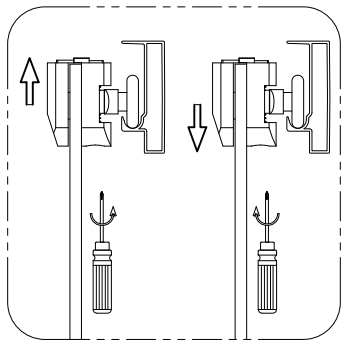

Tools required (Tools not provided)

Installation Instructions

1.

	L	W
800x800	770-790	770-790
900x900	870-890	870-890

1-1	<p>03 x2</p>
1-2	<p>Ø6x40mm</p>
1-3	<p>05 x6</p>
1-4	

2.

open

close

3.

open

close

4.

5.

Step A: Locate the rollers into the top and bottom rails.

6.

Step B: Please adjust the top roller up and down with the screw shown below using a screwdriver

7.

7-1	<p>Ø2mm 0-20mm</p>
7-2	<p>02 x6</p>
7-3	<p>01 x6</p>
7-4	

8.

Care Instructions:
Do not use your shower enclosure within 24 hours of assembly. Do not use caustic cleaning products or abrasive material when cleaning your shower enclosure .