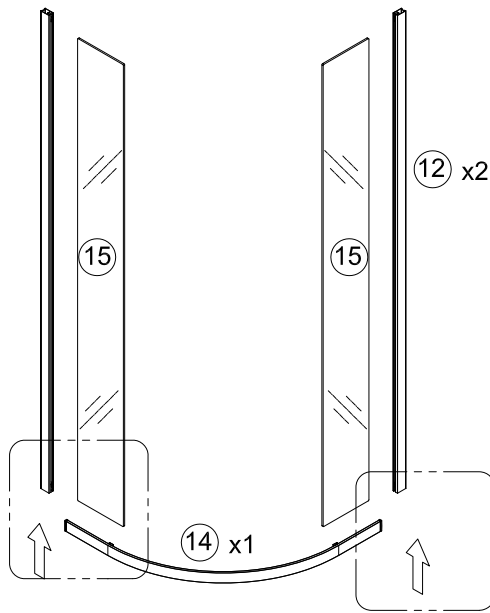

Technical Drawing

Component Listing

01  6Pcs	02  ST3.5*9 6Pcs	03  2Pcs	04  2Pcs	05  ST4.2*35 6Pcs	06  1820mm 2Pcs
07  1880mm 2Pcs	08  2Pcs	09  2Pcs	10  1Pair	11  4Pcs	12  2Pcs
13  4Pcs	14  2Pcs	15  2Pcs			

Tools required (Tools not provided)

Installation Instructions

1.

	L	W
800x800	770-790	770-790
900x900	870-890	870-890

1-1	<p>03 x2</p>
1-2	<p>Ø6x40mm</p>
1-3	<p>05 x6</p>
1-4	

2.

open

close

3.

open

close

4.

5.

Step A: Locate the rollers into the top and bottom rails.

6.

Step B: Please adjust the top roller up and down with the screw shown below using a screwdriver