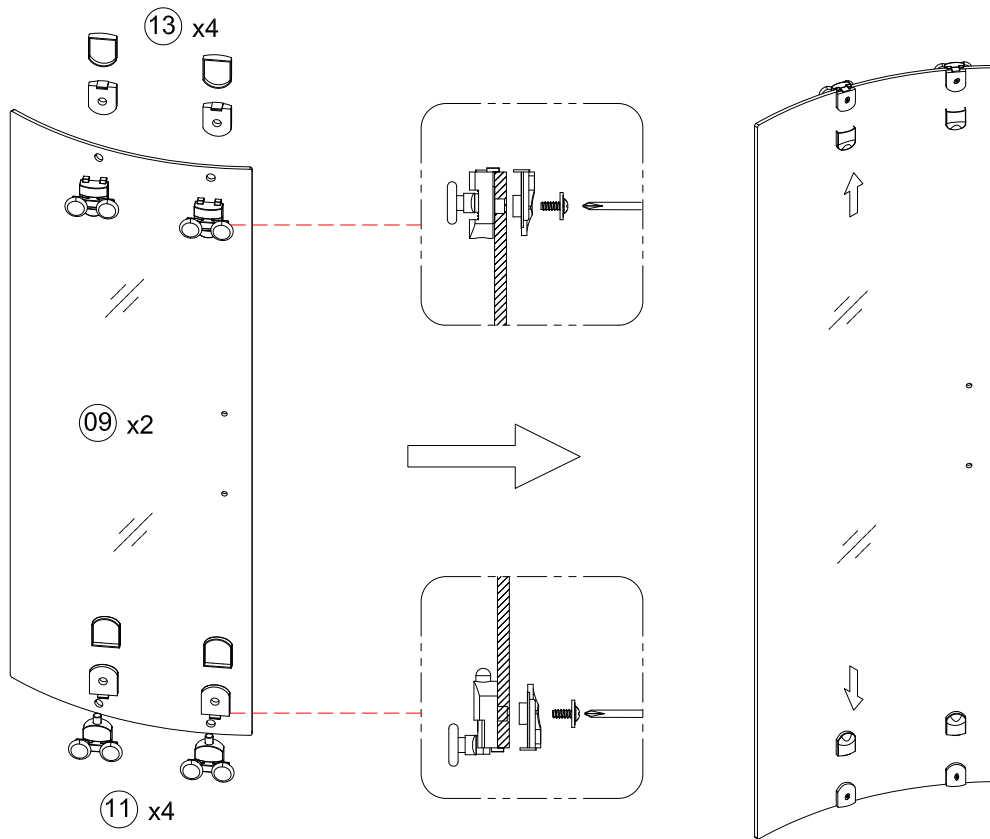

Tools required (Tools not provided)

Installation Instructions

1.

	L	W
800x800	770-790	770-790
900x900	870-890	870-890

1-1	<p>03 x2</p>
1-2	<p>Ø6x40mm</p>
1-3	<p>05 x6</p>
1-4	

2.

open

close

3.

open

close

4.

5.

Step A: Locate the rollers into the top and bottom rails.

6.

Step B: Please adjust the top roller up and down with the screw shown below using a screwdriver