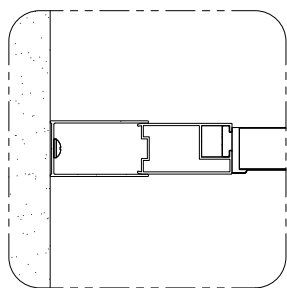

Tools required (Tools not provided)

Installation Instructions

1.

	L	W
800x800	770-790	770-790
900x900	870-890	870-890

1-1	<p>03 x2</p>
1-2	<p>Ø6x40mm</p>
1-3	<p>05 x6</p>
1-4	

2.

open

close

3.

open

close

4.

5.

Step A: Locate the rollers into the top and bottom rails.

6.

Step B: Please adjust the top roller up and down with the screw shown below using a screwdriver