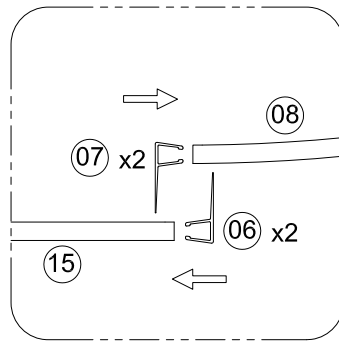

Technical Drawing

Component Listing

01  6Pcs	02  ST3.5*9 6Pcs	03  2Pcs	04  2Pcs	05  ST4.2*35 6Pcs	06  1820mm 2Pcs
07  1880mm 2Pcs	08  2Pcs	09  2Pcs	10  1Pair	11  4Pcs	12  2Pcs
13  4Pcs	14  2Pcs	15  2Pcs			

Tools required (Tools not provided)

Installation Instructions

1.

	L	W
800x800	770-790	770-790
900x900	870-890	870-890

1-1	<p>03 x2</p>
1-2	<p>Ø6x40mm</p>
1-3	<p>05 x6</p>
1-4	

2.

open

close

3.

open

close

4.

5.

Step A: Locate the rollers into the top and bottom rails.

6.

Step B: Please adjust the top roller up and down with the screw shown below using a screwdriver

7.

7-1	<p>Ø2mm 0-20mm</p>
7-2	<p>02 x6</p>
7-3	<p>01 x6</p>
7-4	

8.

Care Instructions:
Do not use your shower enclosure within 24 hours of assembly. Do not use caustic cleaning products or abrasive material when cleaning your shower enclosure .