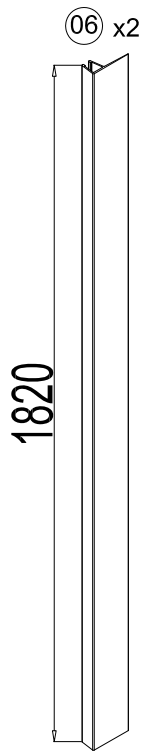

USER MANUAL

Thank you for choosing Better Bathrooms.
Please read this manual before installing your product
and keep for future reference.

**better
bathrooms**

Carina 6mm Quadrant Enclosure

CARQCH800 / CARQCH900

Technical Drawing

Component Listing

01  6Pcs	02  ST3.5*9 6Pcs	03  2Pcs	04  2Pcs	05  ST4.2*35 6Pcs	06  1820mm 2Pcs
07  1880mm 2Pcs	08  2Pcs	09  2Pcs	10  1Pair	11  4Pcs	12  2Pcs
13  4Pcs	14  2Pcs	15  2Pcs			

Tools required (Tools not provided)

Installation Instructions

1.

	L	W
800x800	770-790	770-790
900x900	870-890	870-890

1-1	<p>03 x2</p>
1-2	<p>Ø6x40mm</p>
1-3	<p>05 x6</p>
1-4	

2.

open

close

3.

open

close

4.

5.

Step A: Locate the rollers into the top and bottom rails.

6.

Step B: Please adjust the top roller up and down with the screw shown below using a screwdriver