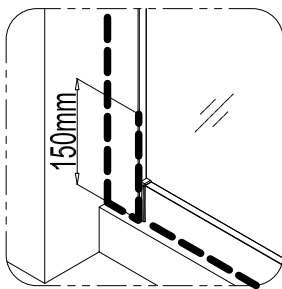

Care Instructions:
Do not use your shower enclosure within 24 hours of assembly. Do not use caustic cleaning products or abrasive material when cleaning your shower enclosure .