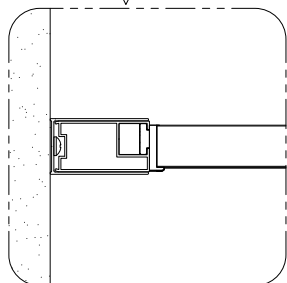

Tools required (Tools not provided)

Installation Instructions

1.

	L	W
800x800	770-790	770-790
900x900	870-890	870-890

1-1	<p>03 x2</p>
1-2	<p>Ø6x40mm</p>
1-3	<p>05 x6</p>
1-4	

2.

open

close

3.

open

close

4.

5.

Step A: Locate the rollers into the top and bottom rails.

6.

Step B: Please adjust the top roller up and down with the screw shown below using a screwdriver